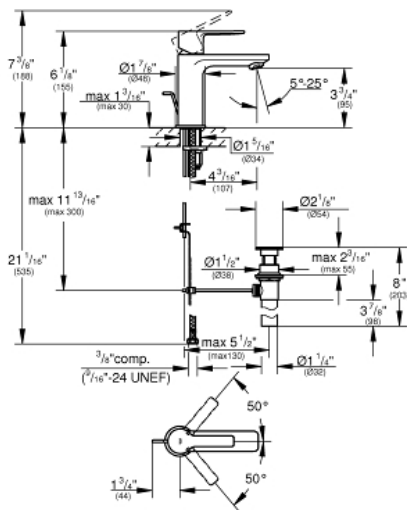

LINEARE
MODEL # 23824ENA

Pure Freude
an Wasser

GROHE

Product Description:
LINEARE

Standard Specification:

- Single hole installation
- Metal lever handle
- **GROHE SilkMove** 28 mm ceramic cartridge
- With temperature limiter
- **GROHE StarLight** finish
- Includes waste-set drain assembly
- **GROHE AquaGuide** adjustable flow control
- Flexible hose connections
- **GROHE QuickFix** installation system

Color:

□ 23824ENA Brushed Nickel